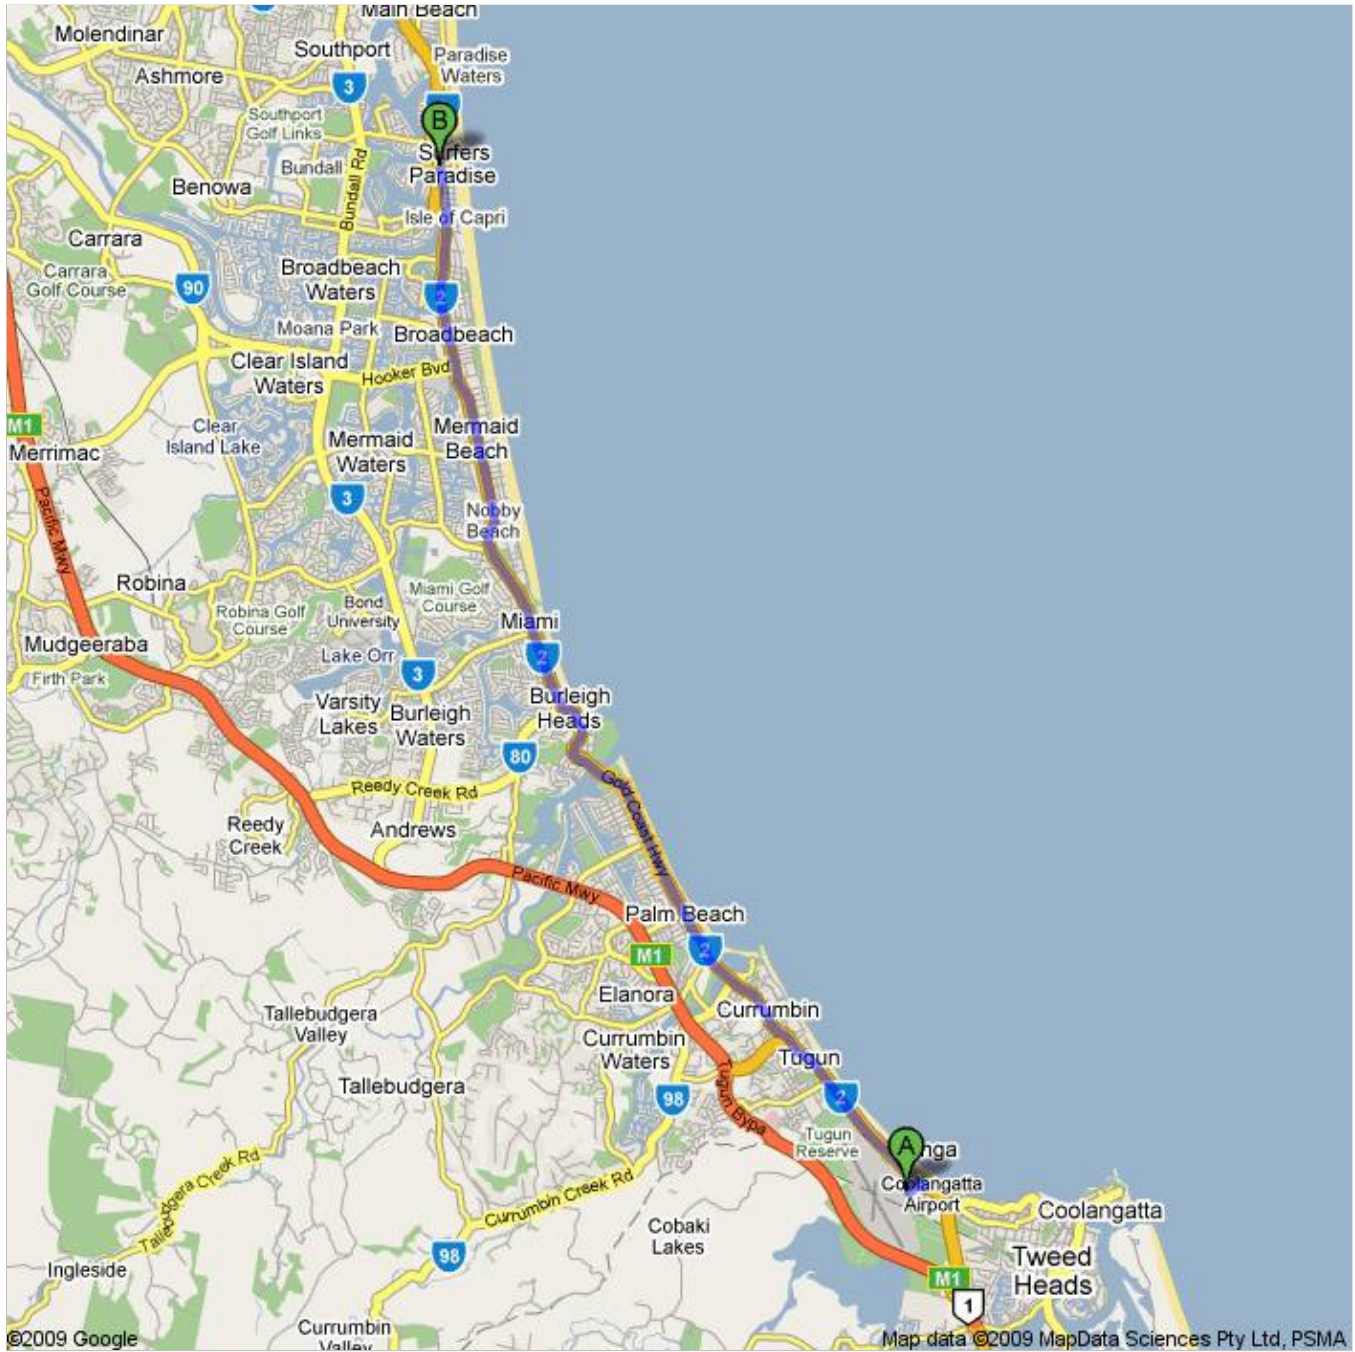

Directions to 3128 Surfers Paradise Blvd, Surfers Paradise QLD 4217
21.5 km – about 30 mins

 Coolangatta Airport

1. Head **northeast** on **Terminal Ave** go 0.1 km
total 0.1 km

2. At the roundabout, take the **2nd** exit onto **Terminal Dr** go 0.1 km
total 0.2 km

 3. Turn **right** at **Gold Coast Airport Accs** go 0.1 km
total 0.4 km

 4. Take the 1st **left** on to **Gold Coast Hwy** go 20.1 km
About 26 mins total 20.5 km

 5. Turn **right** at **Surfers Paradise Bvd** go 1.0 km
About 3 mins total 21.5 km

 3128 Surfers Paradise Blvd, Surfers Paradise QLD 4217

These directions are for planning purposes only. You may find that construction projects, traffic, weather, or other events may cause conditions to differ from the map results, and you should plan your route accordingly. You must obey all signs or notices regarding your route.

Map data ©2009 MapData Sciences Pty Ltd, PSMA